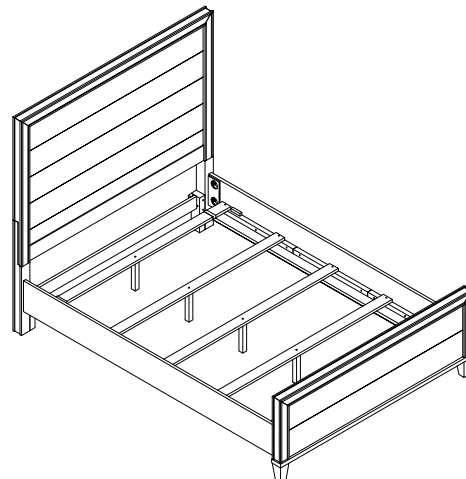

Hardware and Parts packed with the Headboard

<p>Full Panel Headboard - 30713</p>  <p>(H-A) 1 pc</p>	<p>Headboard Post (Left)</p>  <p>(H-B) 1 pc</p>	<p>Headboard Post (Right)</p>  <p>(H-C) 1 pc</p>	<p>Headboard Stretcher</p>  <p>(H-D) 1 pc</p>		
<p>Allen Head Bolt M6-32 x 40mm</p>  <p>(H-E) 2 pcs</p>	<p>Flat Washer Ø6 x Ø13mm</p>  <p>(H-F) 2 pcs</p>	<p>Lock Washer Ø9 x Ø13mm</p>  <p>(H-G) 8 pcs</p>	<p>Allen Head Bolt M8-32 x 55mm</p>  <p>(H-H) 6 pcs</p>	<p>Flat Washer Ø8 x Ø20mm</p>  <p>(H-I) 6 pcs</p>	<p>Allen Key 4 x 110mm</p>  <p>(H-J) 1 pc</p>

Hardware and Parts packed with the Footboard

<p>Full Panel Footboard - 30714</p>  <p>(F-A) 1 pc</p>	<p>Wood Slat (55-1/2" long)</p>  <p>(F-B) 1 set</p>	<p>Support leg (7-3/4" x 1-1/4" x 1-1/4")</p>  <p>(F-C) 5 pcs</p>	<p>Wood Screw Ø4 x 25mm</p>  <p>(F-D) 10 pcs</p>	<p>Tool Required (not provided) Phillips Screwdriver</p> 
--	--	--	---	--

Hardware and Parts packed with the Bed Rails

<p>Bed Rails - 30779</p>  <p>(R-A) 2 pcs</p>	<p>Thread Bolt M8-32 x 70mm</p>  <p>(R-B) 8 pcs</p>	<p>Arc Washer 14 x 26mm</p>  <p>(R-C) 8 pcs</p>	<p>Lock Washer Ø10 x Ø15mm</p>  <p>(R-D) 8 pcs</p>	<p>Hex Nut M8-32 x 7mm</p>  <p>(R-E) 8 pcs</p>	<p>Open Wrench 13 mm</p>  <p>(R-F) 1 pc</p>
--	--	--	---	---	--

4/6 Full Bed

30713 - 4/6 Panel Headboard

30714 - 4/6 Panel Footboard

30779 - 3/3-4/6 Bed Rails

STEP 1

4/6 Full Bed
30713 - 4/6 Panel Headboard

STEP 2

STEP 3