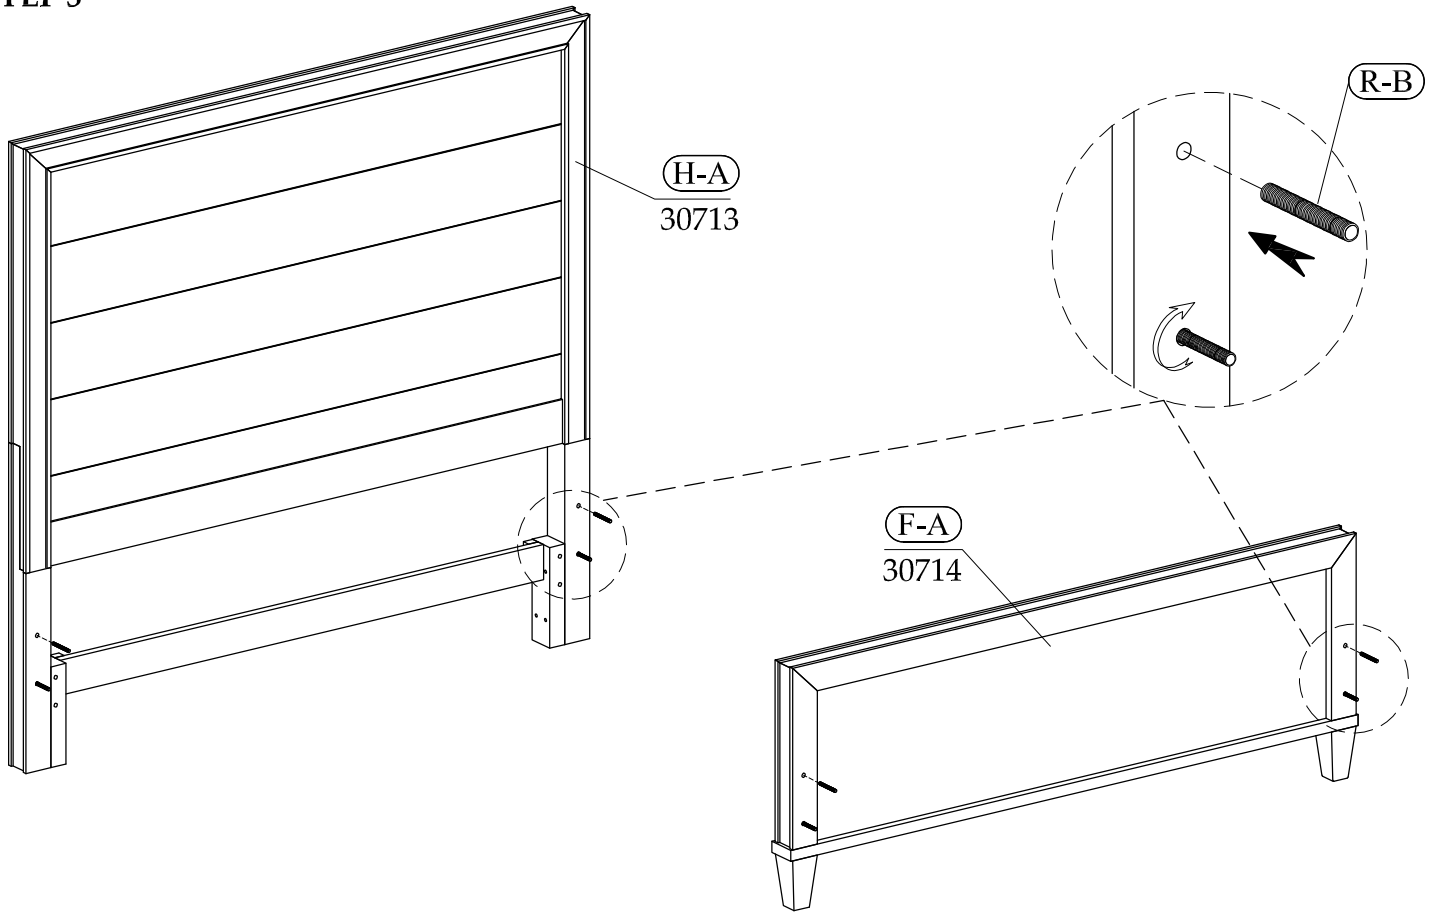

Hardware and Parts packed with the Headboard

<p>Full Panel Headboard - 30713</p>  <p>(H-A) 1 pc</p>	<p>Headboard Post (Left)</p>  <p>(H-B) 1 pc</p>	<p>Headboard Post (Right)</p>  <p>(H-C) 1 pc</p>	<p>Headboard Stretcher</p>  <p>(H-D) 1 pc</p>		
<p>Allen Head Bolt M6-32 x 40mm</p>  <p>(H-E) 2 pcs</p>	<p>Flat Washer Ø6 x Ø13mm</p>  <p>(H-F) 2 pcs</p>	<p>Lock Washer Ø9 x Ø13mm</p>  <p>(H-G) 8 pcs</p>	<p>Allen Head Bolt M8-32 x 55mm</p>  <p>(H-H) 6 pcs</p>	<p>Flat Washer Ø8 x Ø20mm</p>  <p>(H-I) 6 pcs</p>	<p>Allen Key 4 x 110mm</p>  <p>(H-J) 1 pc</p>

Hardware and Parts packed with the Footboard

<p>Full Panel Footboard - 30714</p>  <p>(F-A) 1 pc</p>	<p>Wood Slat (55-1/2" long)</p>  <p>(F-B) 1 set</p>	<p>Support leg (7-3/4" x 1-1/4" x 1-1/4")</p>  <p>(F-C) 5 pcs</p>	<p>Wood Screw Ø4 x 25mm</p>  <p>(F-D) 10 pcs</p>	<p>Tool Required (not provided) Phillips Screwdriver</p> 
--	--	--	---	--

Hardware and Parts packed with the Bed Rails

<p>Bed Rails - 30779</p>  <p>(R-A) 2 pcs</p>	<p>Thread Bolt M8-32 x 70mm</p>  <p>(R-B) 8 pcs</p>	<p>Arc Washer 14 x 26mm</p>  <p>(R-C) 8 pcs</p>	<p>Lock Washer Ø10 x Ø15mm</p>  <p>(R-D) 8 pcs</p>	<p>Hex Nut M8-32 x 7mm</p>  <p>(R-E) 8 pcs</p>	<p>Open Wrench 13 mm</p>  <p>(R-F) 1 pc</p>
--	--	--	---	---	--

4/6 Full Bed

30713 - 4/6 Panel Headboard

30714 - 4/6 Panel Footboard

30779 - 3/3-4/6 Bed Rails

STEP 1

4/6 Full Bed
30713 - 4/6 Panel Headboard

STEP 2

STEP 3