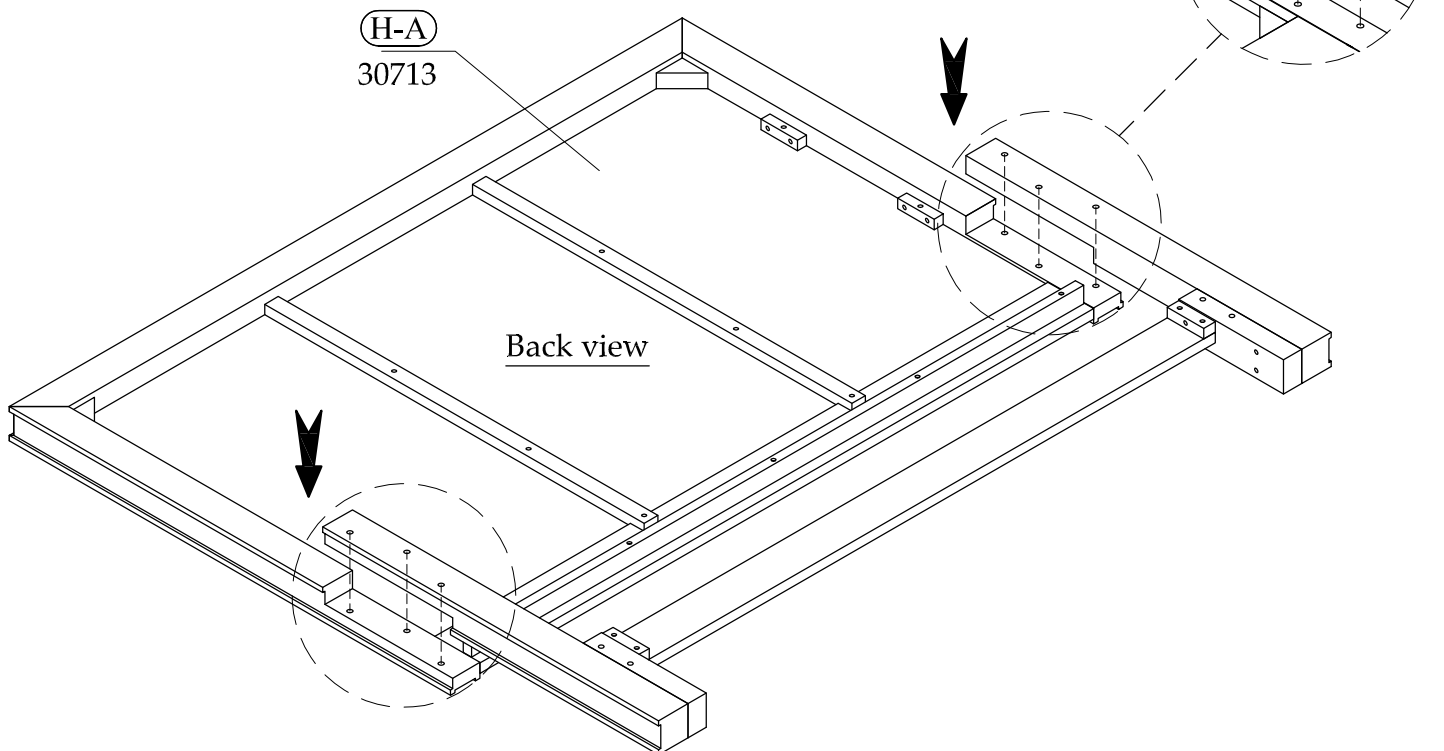

Hardware and Parts packed with the Footboard

<p>Full Panel Footboard - 30714</p>  <p>(F-A) 1 pc</p>	<p>Wood Slat (55-1/2" long)</p>  <p>(F-B) 1 set</p>	<p>Support leg (7-3/4" x 1-1/4" x 1-1/4")</p>  <p>(F-C) 5 pcs</p>	<p>Wood Screw Ø4 x 25mm</p>  <p>(F-D) 10 pcs</p>	<p>Tool Required (not provided) Phillips Screwdriver</p> 
--	--	--	---	--

Hardware and Parts packed with the Bed Rails

<p>Bed Rails - 30779</p>  <p>(R-A) 2 pcs</p>	<p>Thread Bolt M8-32 x 70mm</p>  <p>(R-B) 8 pcs</p>	<p>Arc Washer 14 x 26mm</p>  <p>(R-C) 8 pcs</p>	<p>Lock Washer Ø10 x Ø15mm</p>  <p>(R-D) 8 pcs</p>	<p>Hex Nut M8-32 x 7mm</p>  <p>(R-E) 8 pcs</p>	<p>Open Wrench 13 mm</p>  <p>(R-F) 1 pc</p>
--	--	--	---	---	--

4/6 Full Bed

30713 - 4/6 Panel Headboard

30714 - 4/6 Panel Footboard

30779 - 3/3-4/6 Bed Rails

STEP 1

4/6 Full Bed
30713 - 4/6 Panel Headboard

STEP 2

STEP 3