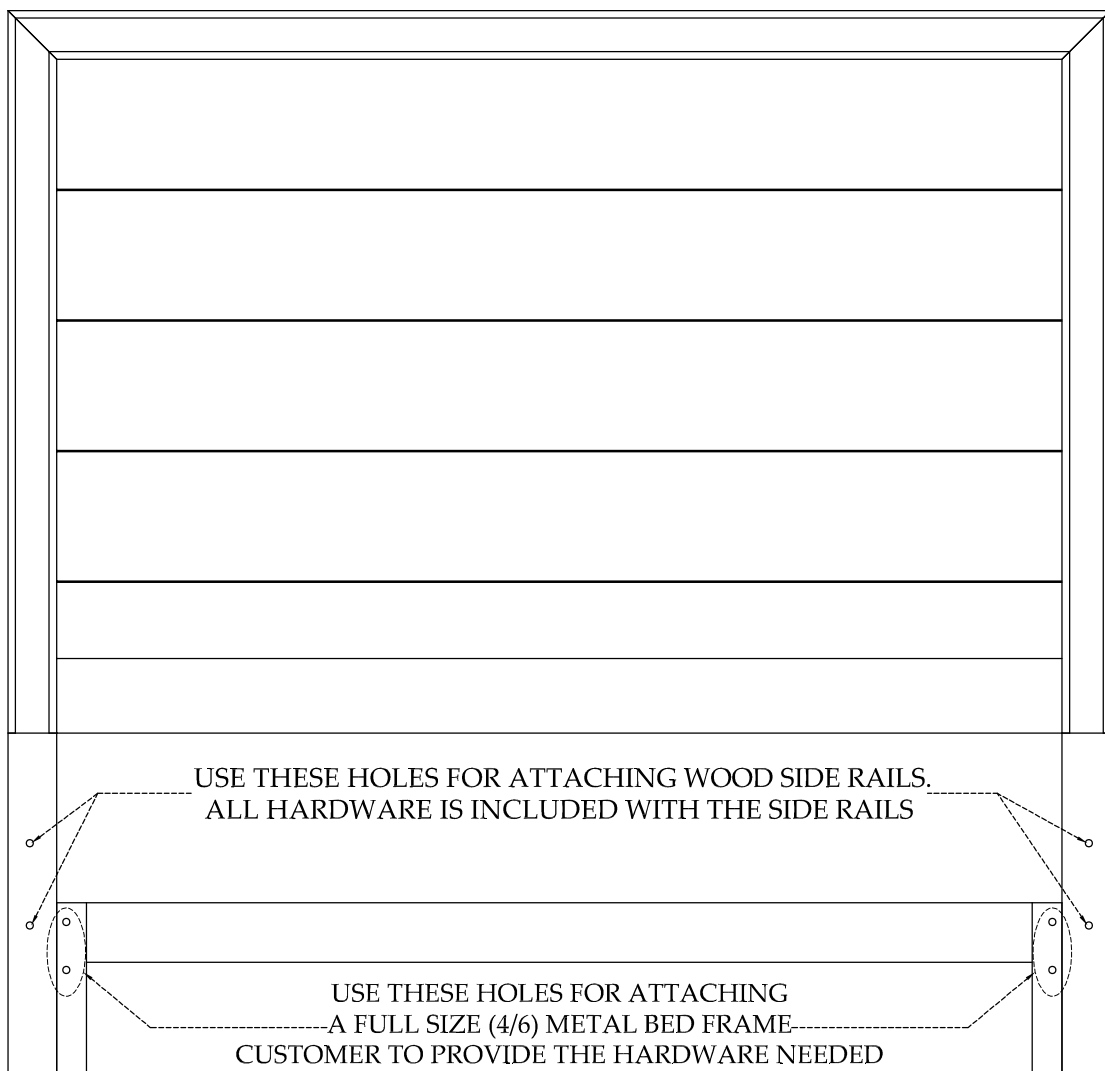

Hardware and Parts packed with the Footboard

<p>Full Panel Footboard - 30714</p>  <p>(F-A) 1 pc</p>	<p>Wood Slat (55-1/2" long)</p>  <p>(F-B) 1 set</p>	<p>Support leg (7-3/4" x 1-1/4" x 1-1/4")</p>  <p>(F-C) 5 pcs</p>	<p>Wood Screw Ø4 x 25mm</p>  <p>(F-D) 10 pcs</p>	<p>Tool Required (not provided) Phillips Screwdriver</p> 
--	--	--	---	--

Hardware and Parts packed with the Bed Rails

<p>Bed Rails - 30779</p>  <p>(R-A) 2 pcs</p>	<p>Thread Bolt M8-32 x 70mm</p>  <p>(R-B) 8 pcs</p>	<p>Arc Washer 14 x 26mm</p>  <p>(R-C) 8 pcs</p>	<p>Lock Washer Ø10 x Ø15mm</p>  <p>(R-D) 8 pcs</p>	<p>Hex Nut M8-32 x 7mm</p>  <p>(R-E) 8 pcs</p>	<p>Open Wrench 13 mm</p>  <p>(R-F) 1 pc</p>
--	--	--	---	---	--

STEP 4

STEP 5

STEP 6

*4/6 Full Bed
30713 - 4/6 Panel Headboard*

THE HEADBOARD MAY BE USED ALONE WITH
A FULL SIZE METAL BED FRAME