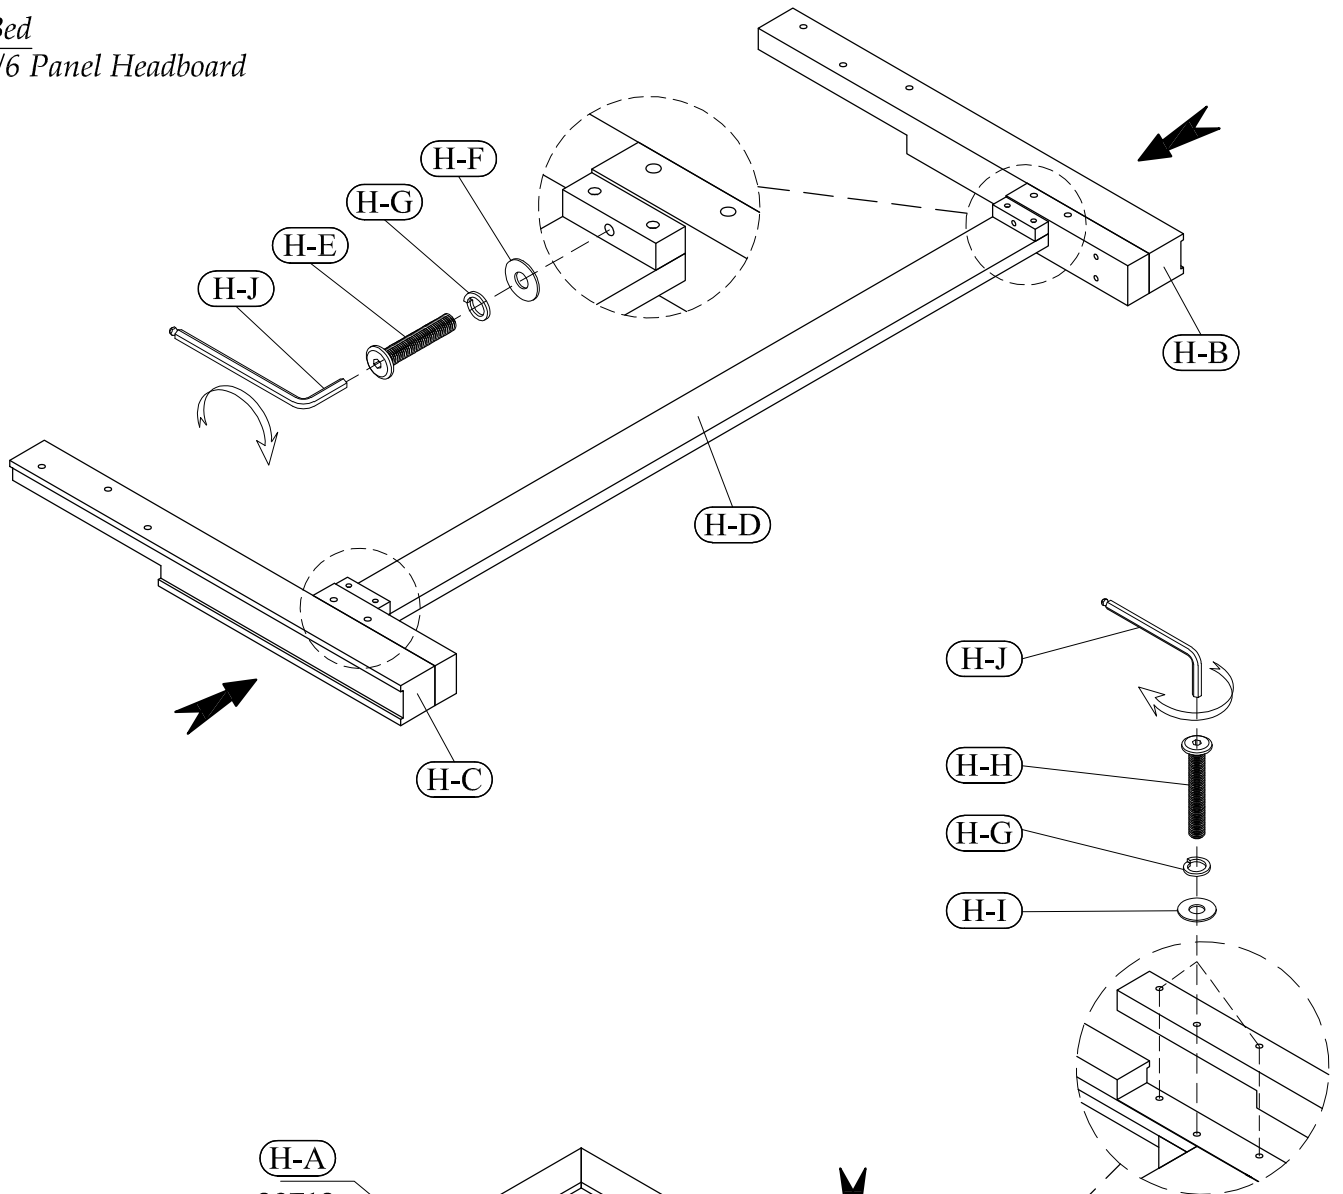

Hardware and Parts packed with the Footboard

<p>Full Panel Footboard - 30714</p>  <p>(F-A) 1 pc</p>	<p>Wood Slat (55-1/2" long)</p>  <p>(F-B) 1 set</p>	<p>Support leg (7-3/4" x 1-1/4" x 1-1/4")</p>  <p>(F-C) 5 pcs</p>	<p>Wood Screw Ø4 x 25mm</p>  <p>(F-D) 10 pcs</p>	<p>Tool Required (not provided) Phillips Screwdriver</p> 
--	--	--	---	--

Hardware and Parts packed with the Bed Rails

<p>Bed Rails - 30779</p>  <p>(R-A) 2 pcs</p>	<p>Thread Bolt M8-32 x 70mm</p>  <p>(R-B) 8 pcs</p>	<p>Arc Washer 14 x 26mm</p>  <p>(R-C) 8 pcs</p>	<p>Lock Washer Ø10 x Ø15mm</p>  <p>(R-D) 8 pcs</p>	<p>Hex Nut M8-32 x 7mm</p>  <p>(R-E) 8 pcs</p>	<p>Open Wrench 13 mm</p>  <p>(R-F) 1 pc</p>
--	--	--	---	---	--

4/6 Full Bed

30713 - 4/6 Panel Headboard

30714 - 4/6 Panel Footboard

30779 - 3/3-4/6 Bed Rails

STEP 1

4/6 Full Bed
30713 - 4/6 Panel Headboard

STEP 2

STEP 3